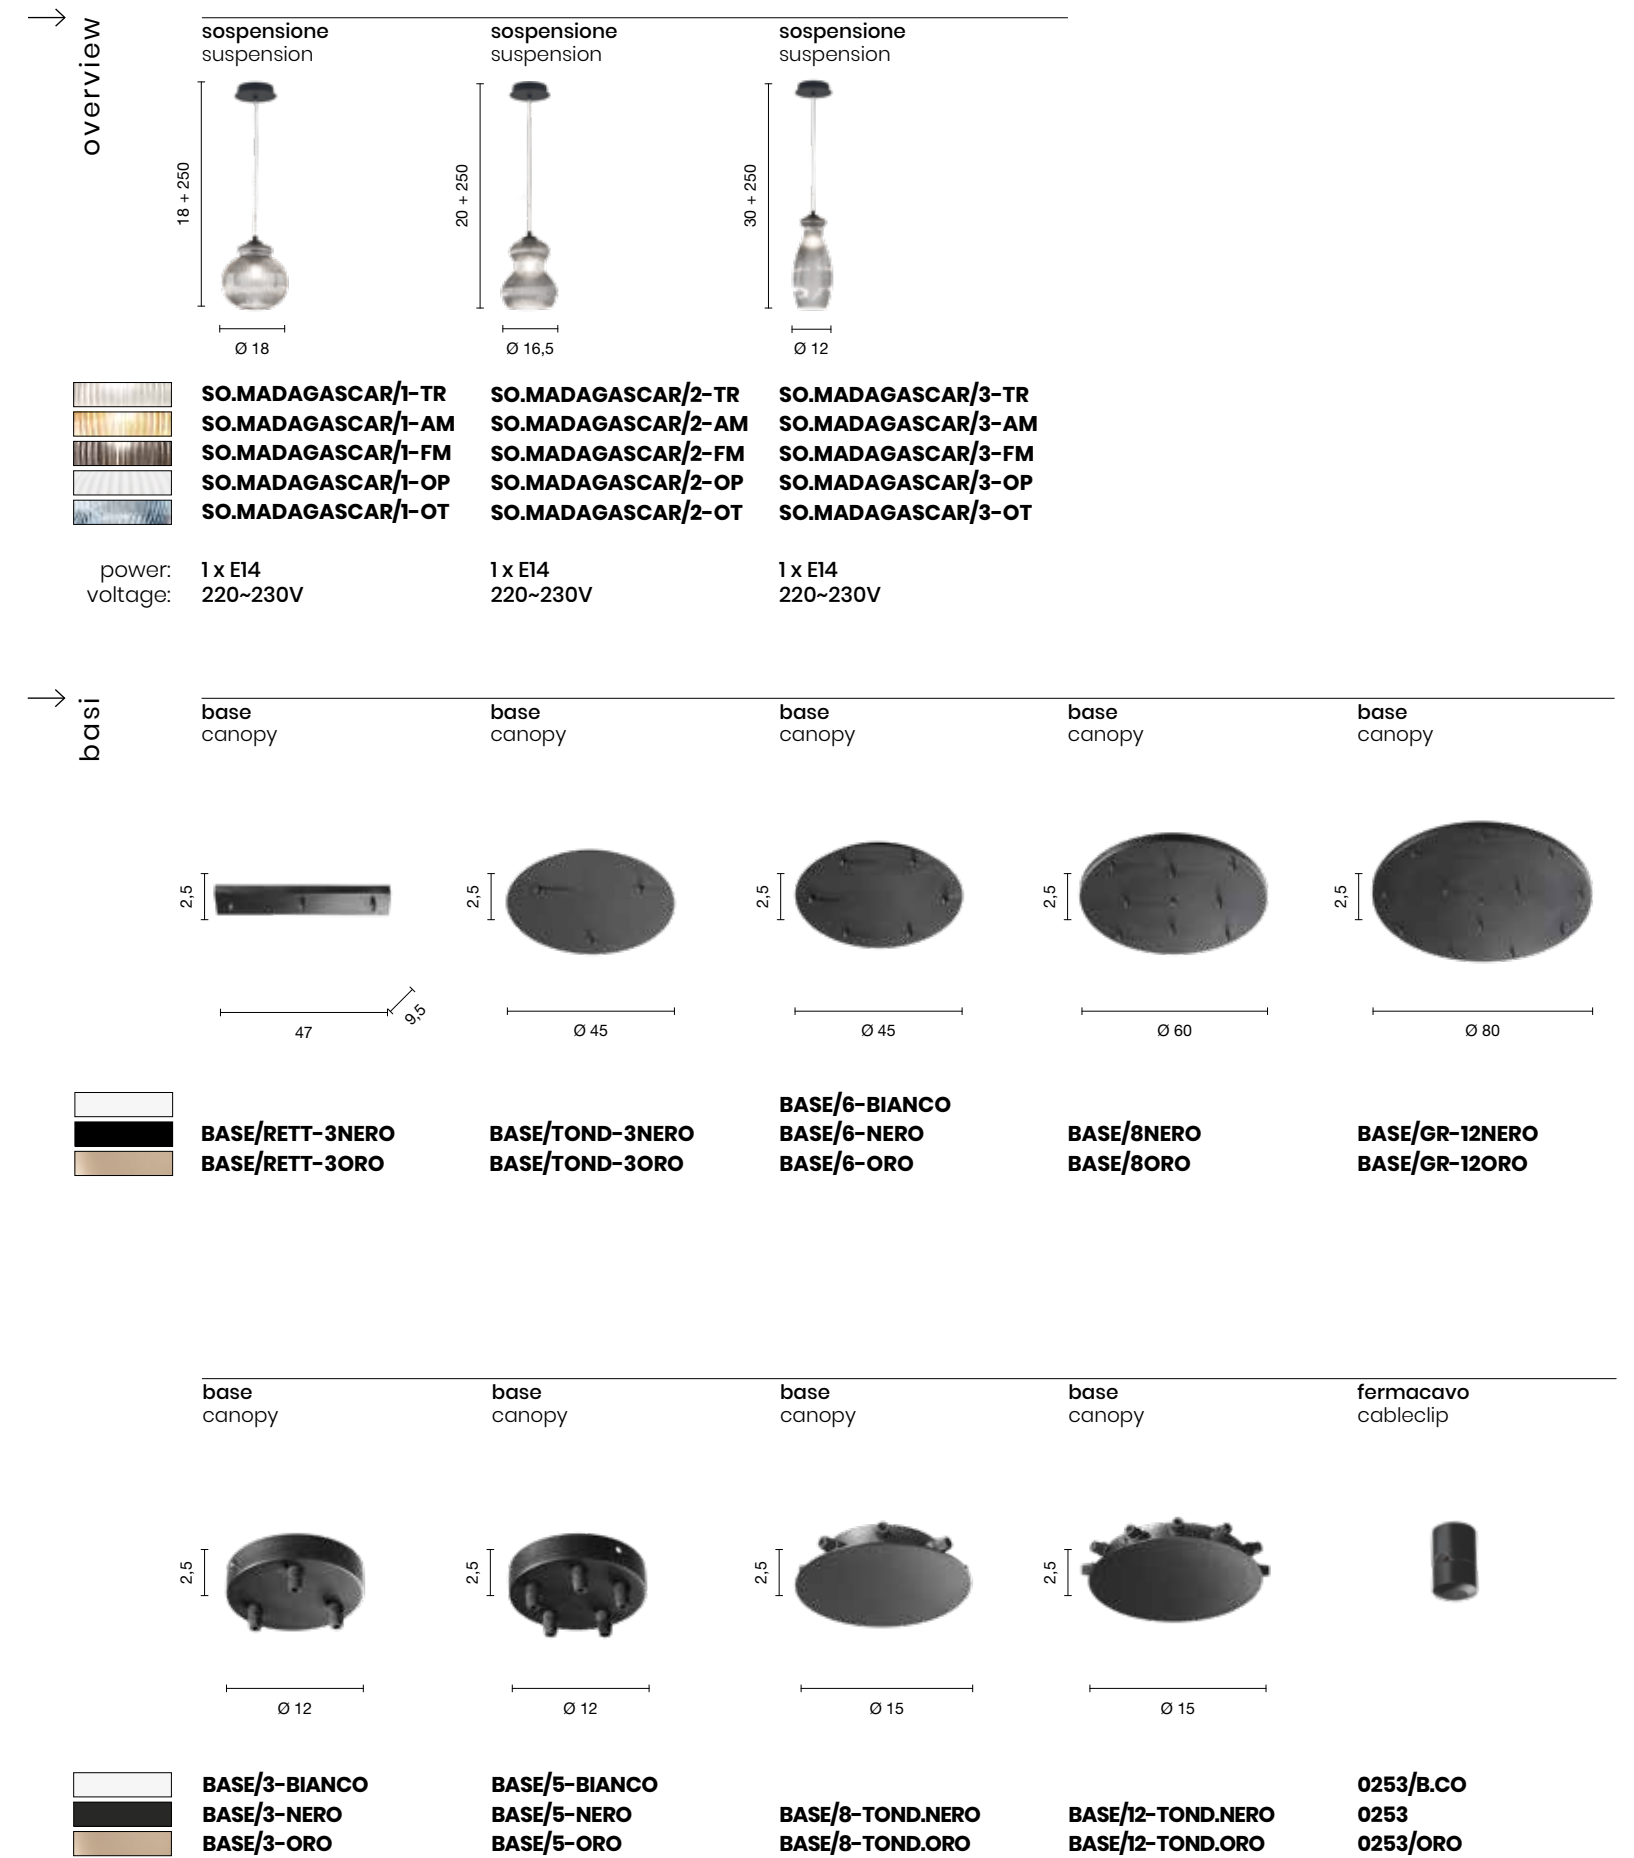

Madagascar

Collezione modulare basata su tre forme di vetro soffiato. Compatibile con le nostre basi per soffitto ed accessori fermacavo che consentono di creare soluzioni personalizzate. Montatura metallica. Cavi regolabili.

Modular collection based on three shape of blow glass. Compatible with our ceiling bases and cable clamp accessories, which allow you to create customizer solutions. Metal frame, adjustable cables.