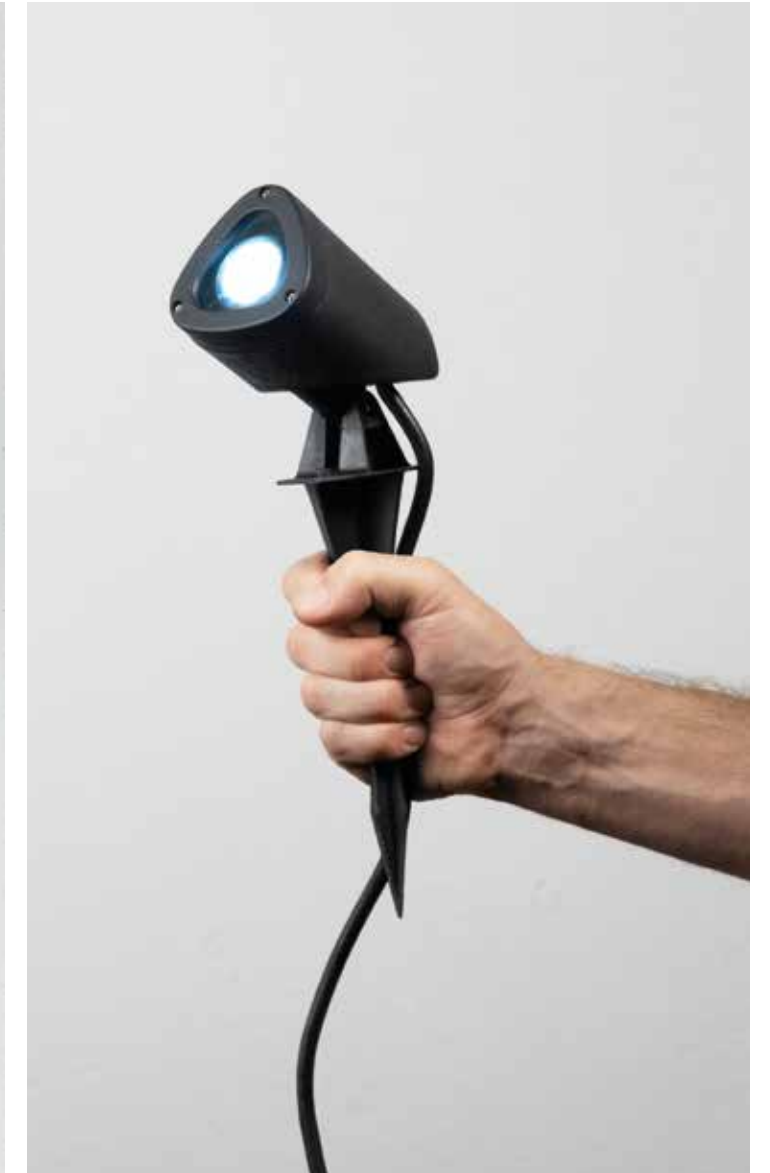

Techno

Spot LED da esterni in alluminio con diffusore in vetro.
Aluminum outdoor LED spot with glass diffuser.

→ overview	spot spot	spot con picchetto stake spot
	SPOT.TECHNO/1	SPOT.TECHNO/2
	power: 7W voltage: 220~230V light temperature: 4000K nominal lumens: 660LM actual lumens: 608LM	7W 220~230V 4000K 660LM 608LM
	IP54	IP54