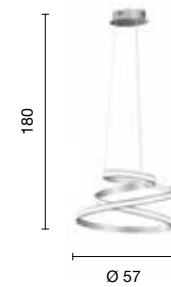

Vuelta

Collezione LED in metallo verniciato. Cavetti regolabili in lunghezza.
Disponibile in due colori.
LED collection in painted metal. Length adjustable cables.
Available in two colours.

→
overview

sospensione
suspension

plafoniera
ceiling light

SO.VUELTA/B.CO
SO.VUELTA/SILVER

PL.VUELTA/B.CO
PL.VUELTA/SILVER

power: 50W
voltage: 220-230V
light temperature: 3000K
nominal lumens: 5000LM
actual lumens: 2863LM
dimmer:

37W
220-230V
3000K
3700LM
2035LM
dimmer: