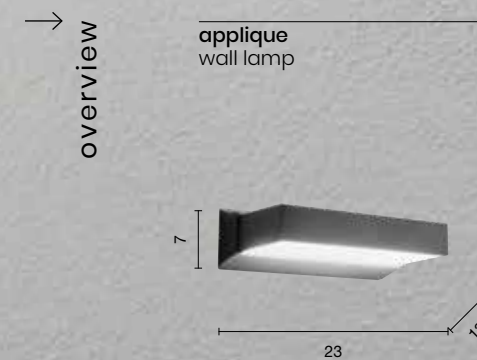

Nic

Applique a LED da esterno in alluminio verniciato con diffusore in policarbonato.
Doppia emissione luminosa. Disponibile in diversi colori.
LED outdoor wall lamp in painted aluminum with polycarbonate diffuser.
Double light emission. Available in different colours.

- AP.NIC/B.CO
- AP.NIC/SILVER
- AP.NIC/NERO

power: 13W
voltage: 220~230V
light temperature: 4000K
nominal lumens: 1200LM
actual lumens: 916LM

IP65