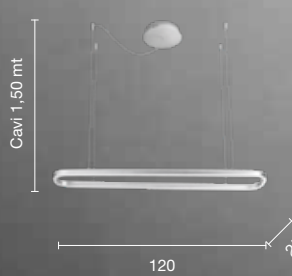

overview

sospensione
suspension

SO.MINUS/SILVER
SO.MINUS/ORO

power: 60W
voltage: 220-230V
light temperature: SILVER CCT SYSTEM
3000K-4000K
ORO 3000K
nominal lumens: 5800LM
actual lumens: 2600LM
dimmer:

plafoniera
ceiling light