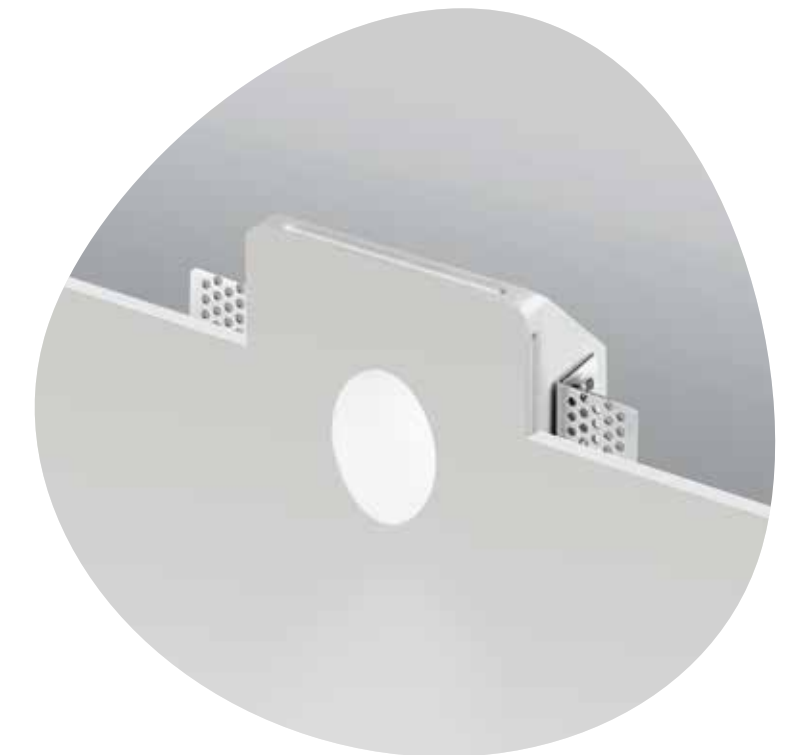

→ overview

faretto spotlight

10
10
4,5

FT.VALZER/B.CO

power: 1W LED
voltage: 220-230V
light temperature: 3000K
nominal lumens: 100LM
actual lumens: 90LM