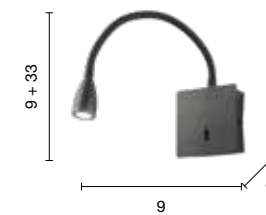

→ overview

applique
wall lamp

AP.FALL/BIANCO
AP.FALL/NERO

power: 3W
voltage: 220-230V
light temperature: 3000K
nominal lumens: 300LM
actual lumens: 270LM
dimmer: N/A