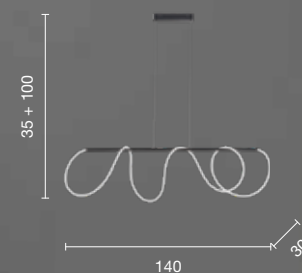

SO.LINE/GR-BIANCO
SO.LINE/GR-NERO

power: 62W
voltage: 220-230V
light temperature: 3000K
nominal lumens: 6100LM
actual lumens: 3050LM
dimmer:

sospensione
suspension