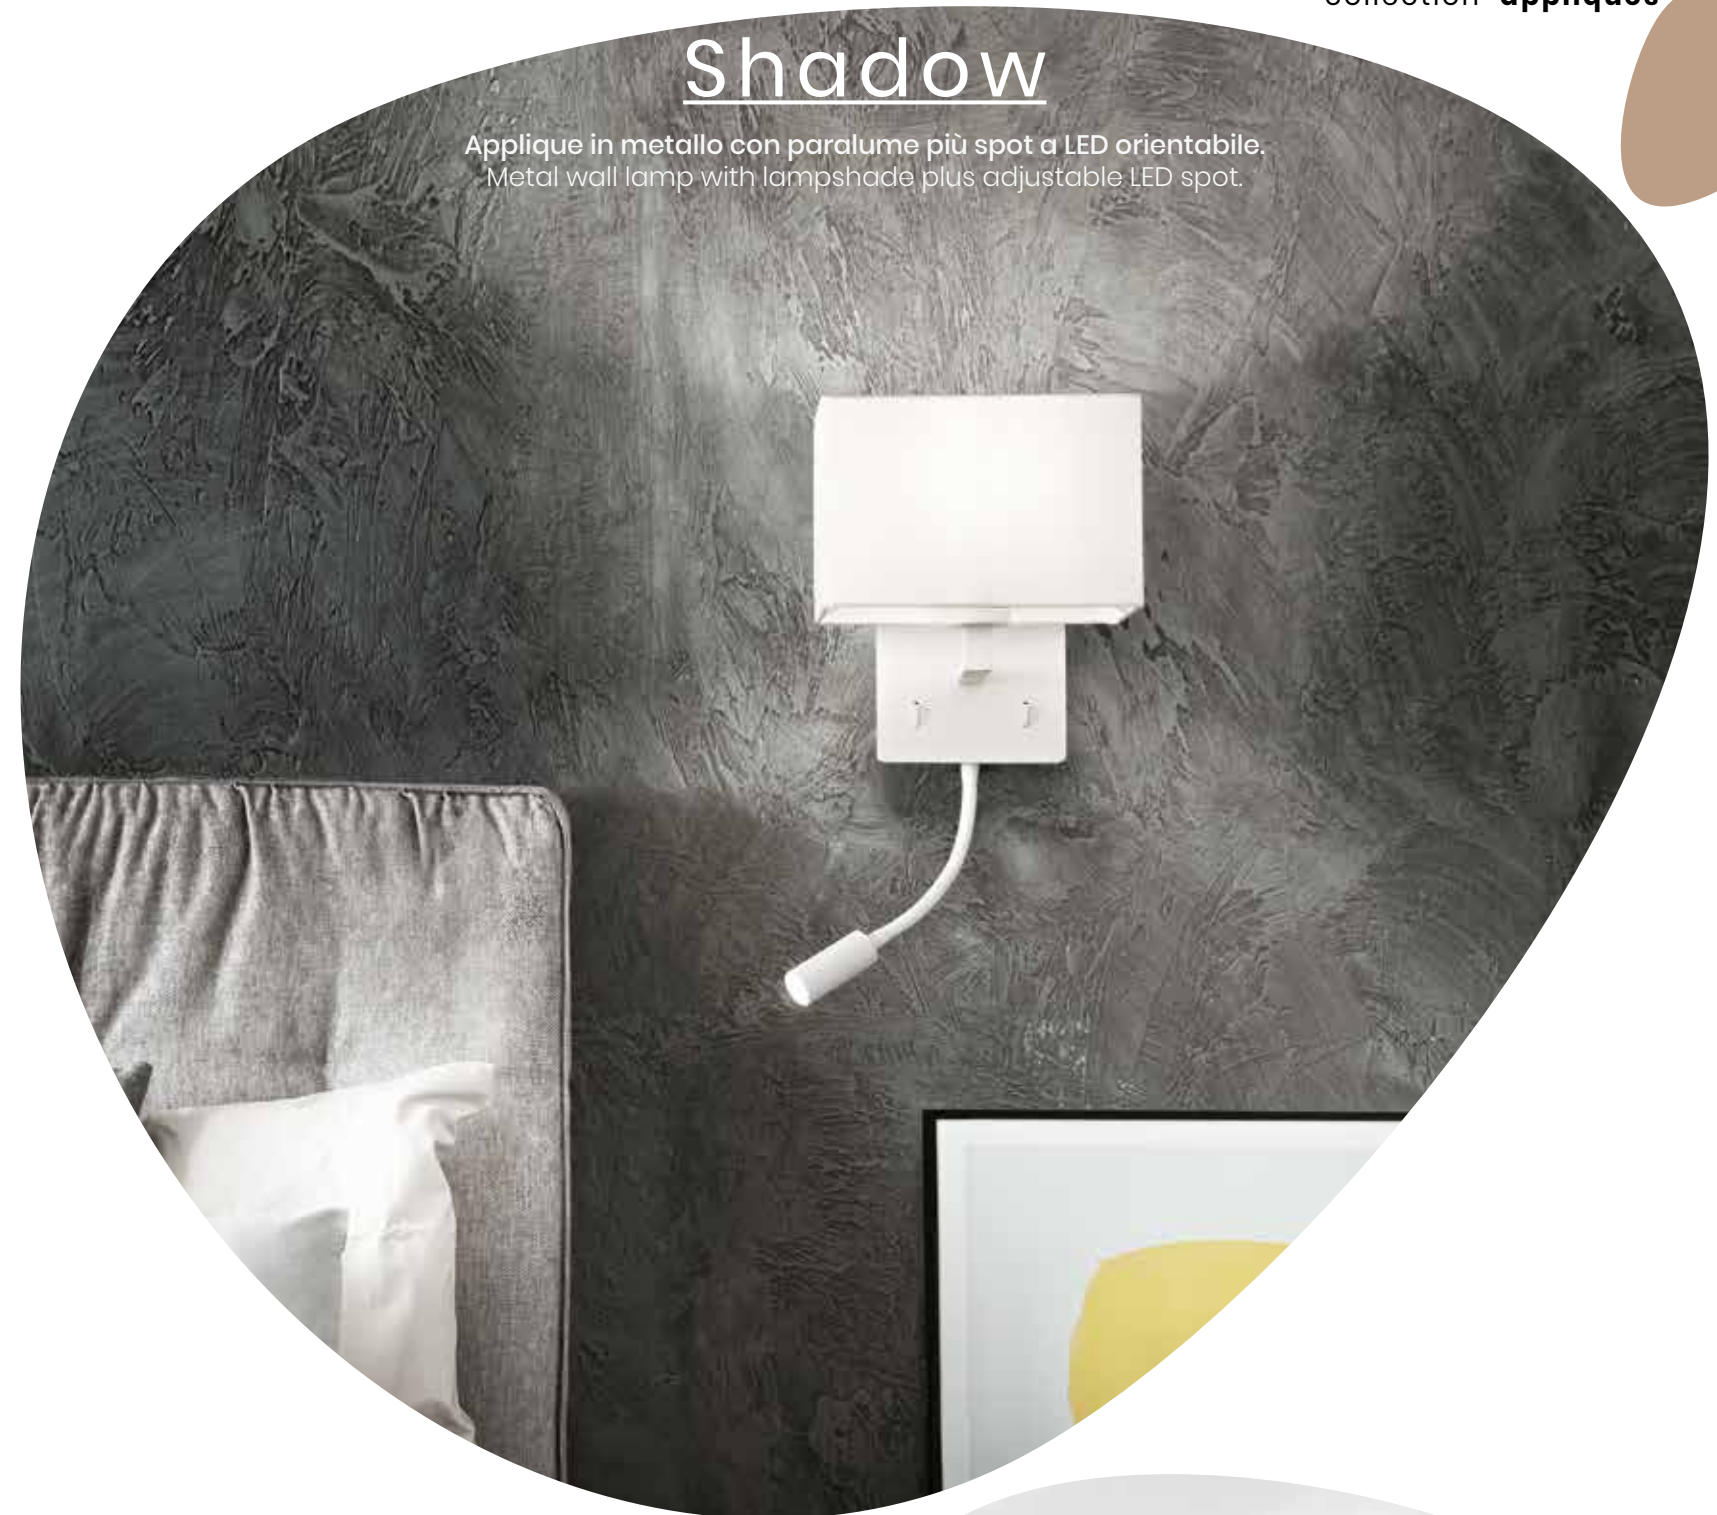

# Shadow

Applique in metallo con paralume più spot a LED orientabile.  
Metal wall lamp with lampshade plus adjustable LED spot.

AP.SHADOW/BIANCO  
AP.SHADOW/NERO

power: 1 x E27 + 3W LED  
voltage: 220~230V