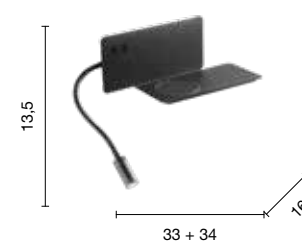

→
overview

applique
wall lamp