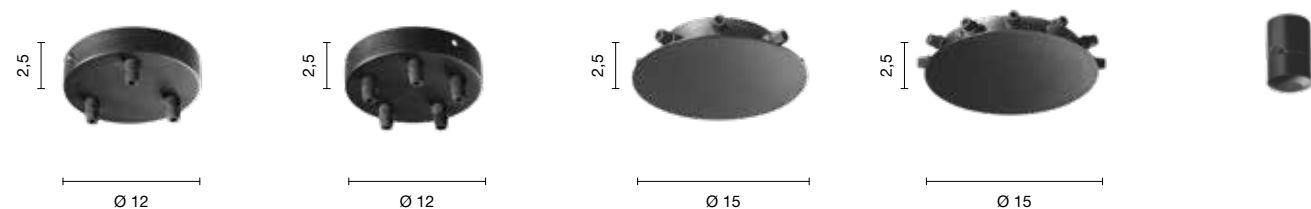

base canopy	base canopy	base canopy	base canopy	fermacavo cableclip