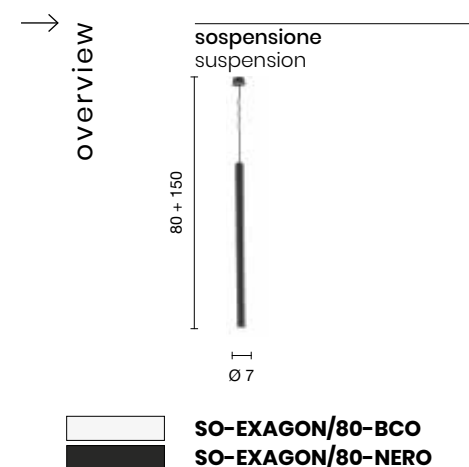

Exagon

Collezione in metallo con fonte luminosa LED. Cavetti regolabili in lunghezza.
Colori disponibili: bianco opaco, nero opaco.
Collection in metal with LED light source. Length adjustable cables.
Available colours: matt white, matt black.

power: 5W
voltage: 220-230V
light temperature: 3000K
nominal lumens: 500LM
actual lumens: 300LM
dimmer: N/A