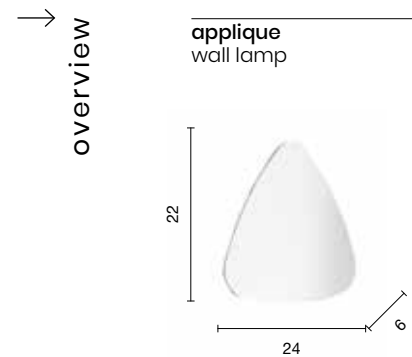

Geo

Applique in metallo, luce indiretta, fonte luminosa a LED.
Colori disponibili: Bianco opaco, Tortora opaco.
Metal wall lamp, indirect light, LED light source.
Available colours: Matt white, Matt dove grey.

AP. GEO/BCO
 AP. GEO/TOR

power: 8W
voltage: 230V
light temperature: 3000K
nominal lumens: 800LM
actual lumens: 350LM
dimmer: N/A