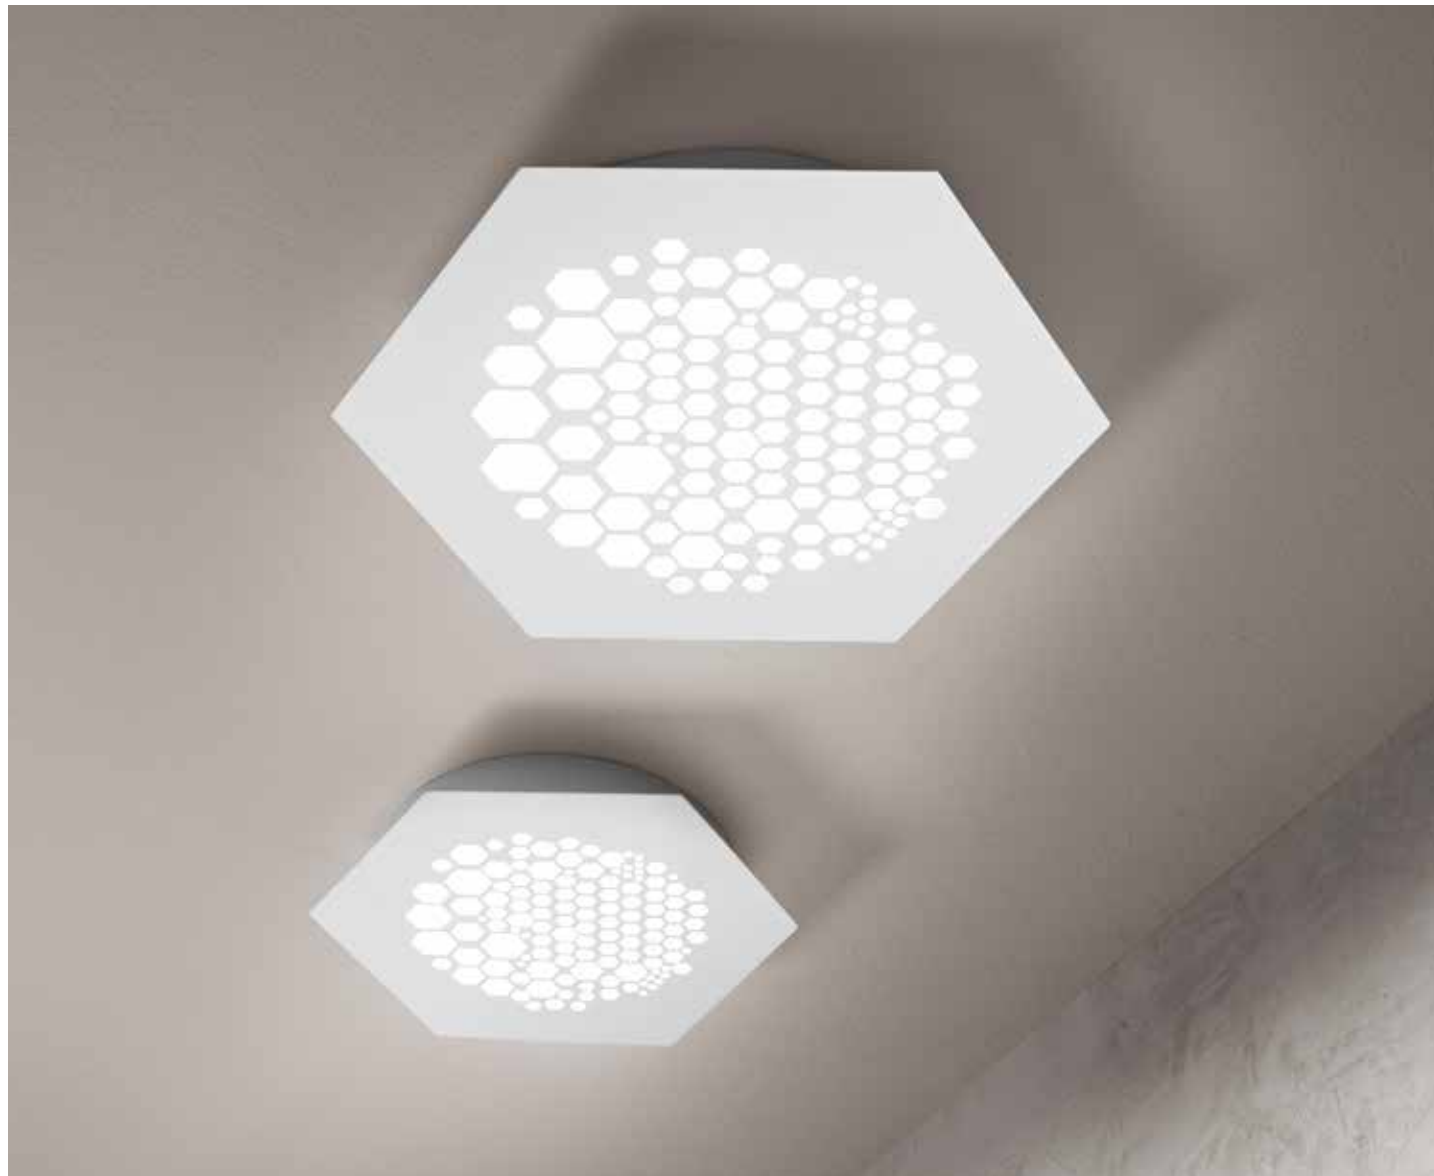

# Alveare

Collezione a LED in metallo bianco opaco lavorato e intagliato al laser, diffusore in lastra polimerica.  
LED collection in matt white worked and laser carved metal, diffuser in polymer sheet.