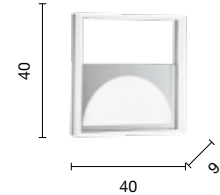

plafoniera ceiling light