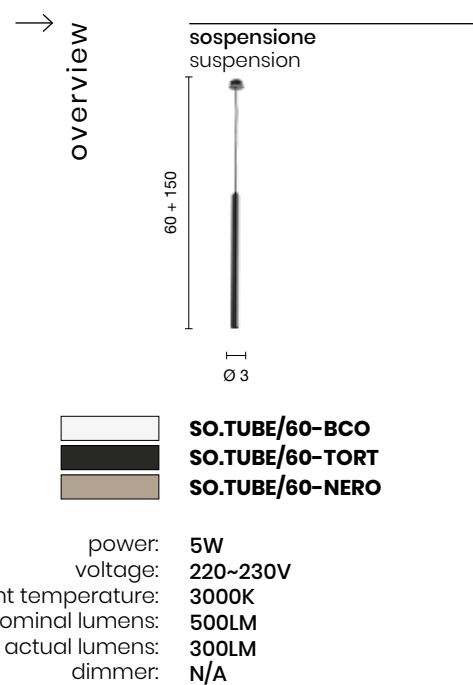

Tube

Collezione in metallo con fonte luminosa LED. Cavetti regolabili in lunghezza.
Colori disponibili: bianco opaco, tortora opaco, nero opaco.
Collection in metal with LED light source. Length adjustable cables.
Available colours: matt white, matt dove gray, matt black.