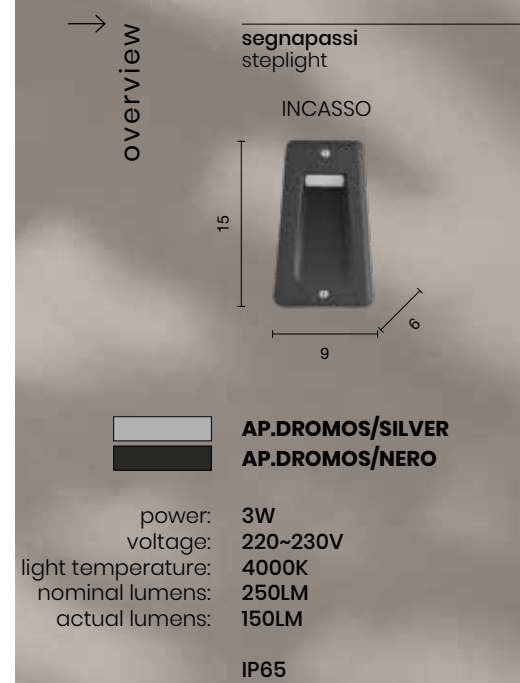

Dromos

Applique LED per esterni in alluminio con diffusore in policarbonato.
Disponibile in diversi colori.
Aluminum outdoor LED wall lamp with polycarbonate diffuser.
Available in different colours.