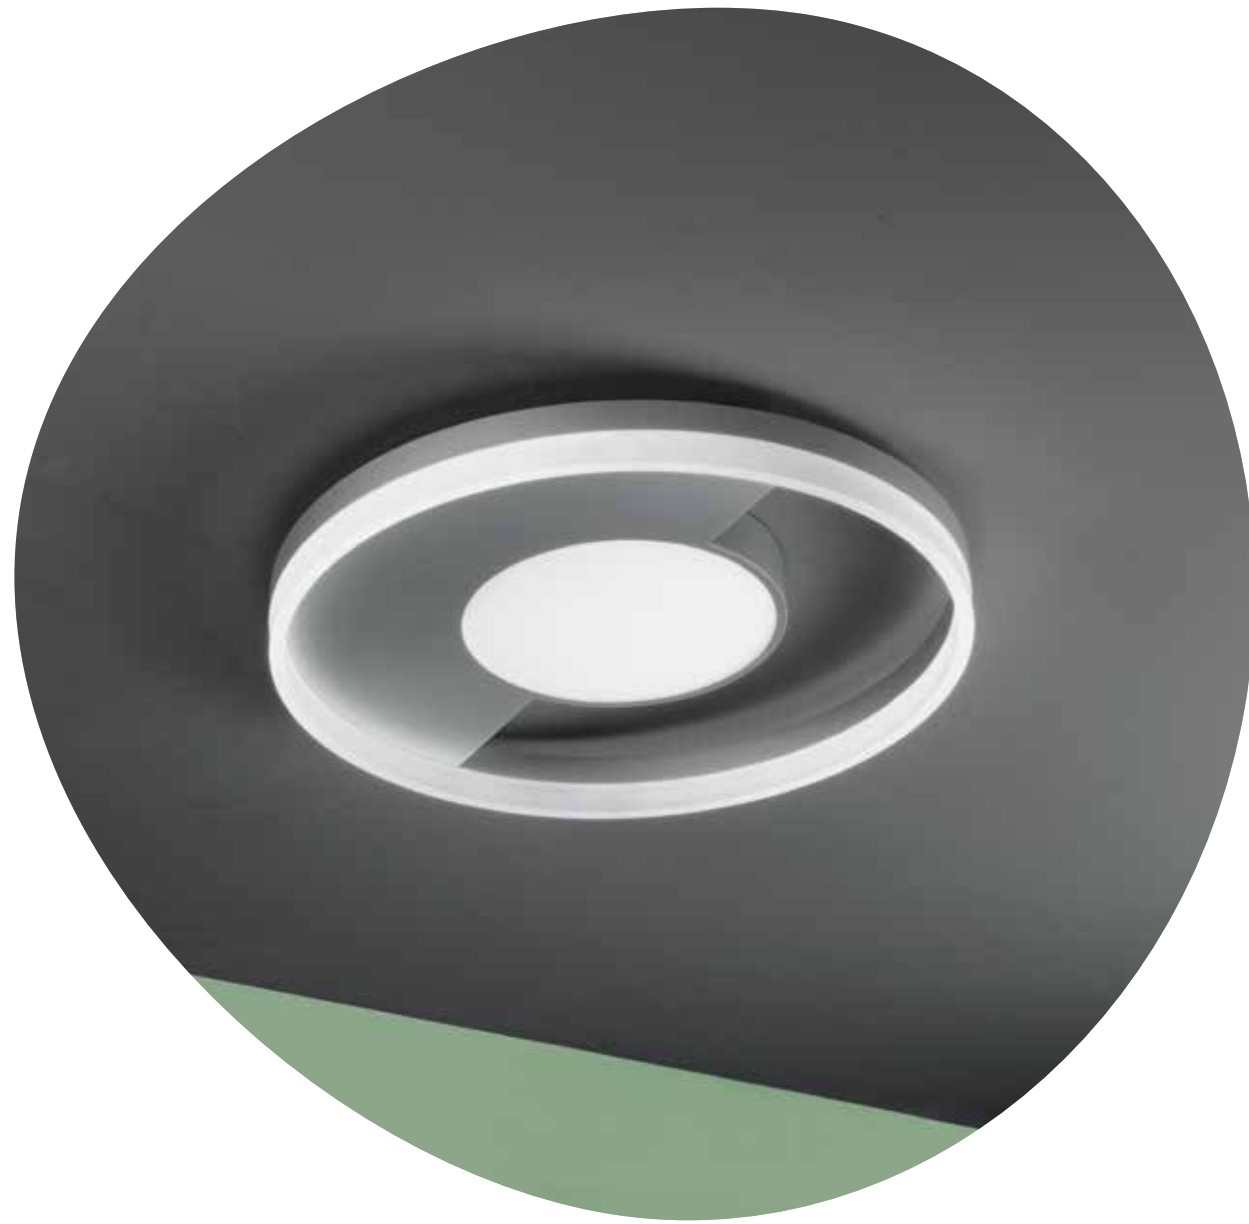

# Elisa

Collezione a LED in metallo silver con diffusore perimetrale e luce-decoro centrale. Sistema CCT con controllo remoto.  
LED collection in silver metal with perimeter diffuser and central-light decor. System CCT with remote control.