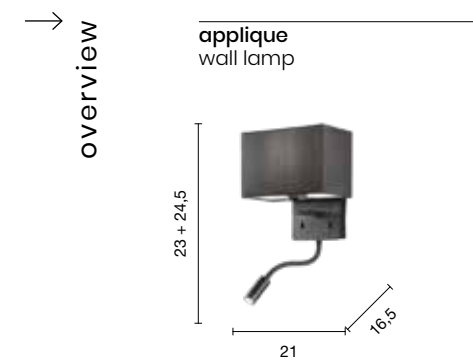

# Shadow

Applique in metallo con paralume più spot a LED orientabile.  
Metal wall lamp with lampshade plus adjustable LED spot.

AP.SHADOW/BIANCO  
AP.SHADOW/NERO

power: 1 x E27 + 3W LED  
voltage: 220~230V