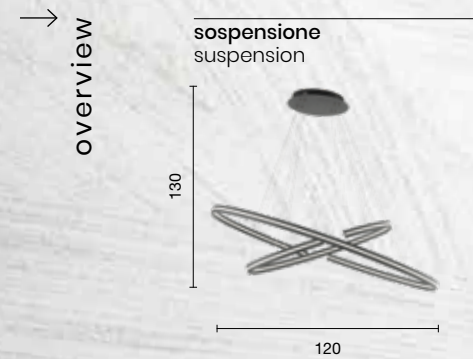

ICS

Collezione LED in metallo verniciato. Cavetti regolabili in lunghezza.
Disponibile in due colori.
LED collection in painted metal. Length adjustable cables.
Available in two colours.

SO.IC3/SILVER-GR
SO.IC3/NERO-GR

power: 75W
voltage: 220-230V
light temperature: 3000K
nominal lumens: 7200LM
actual lumens: 3300LM
dimmer: