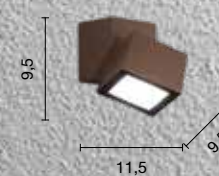

→
overview

applique
wall lamp

applique
wall lamp