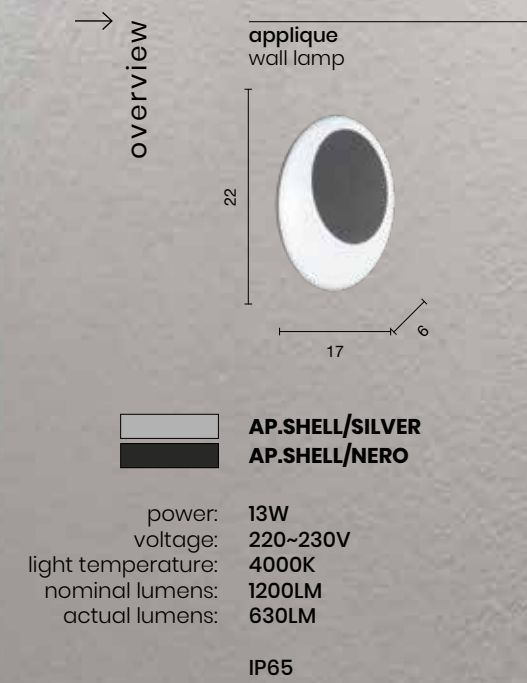

Shell

Applique LED per esterni in alluminio con diffusore in policarbonato.
Disponibile in due colori: Silver, Nero.
Aluminum outdoor LED wall lamp with polycarbonate diffuser.
Available in two colours: Silver, Black.