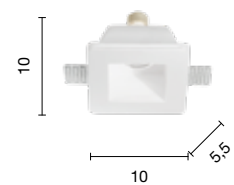

# Jazz

Faretto da incasso in gesso verniciabile.  
Recessed spotlight in paintable plaster.

→  
overview

faretto  
spotlight

faretto  
spotlight

**FT.RUMBA/GR-B.CO**

**FT.RUMBA/PC-B.CO**

power: 1 x GU10  
voltage: 220~230V