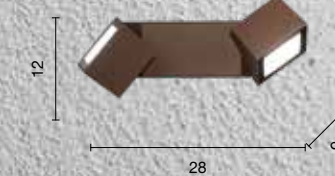

→
overview

applique
wall lamp

applique
wall lamp