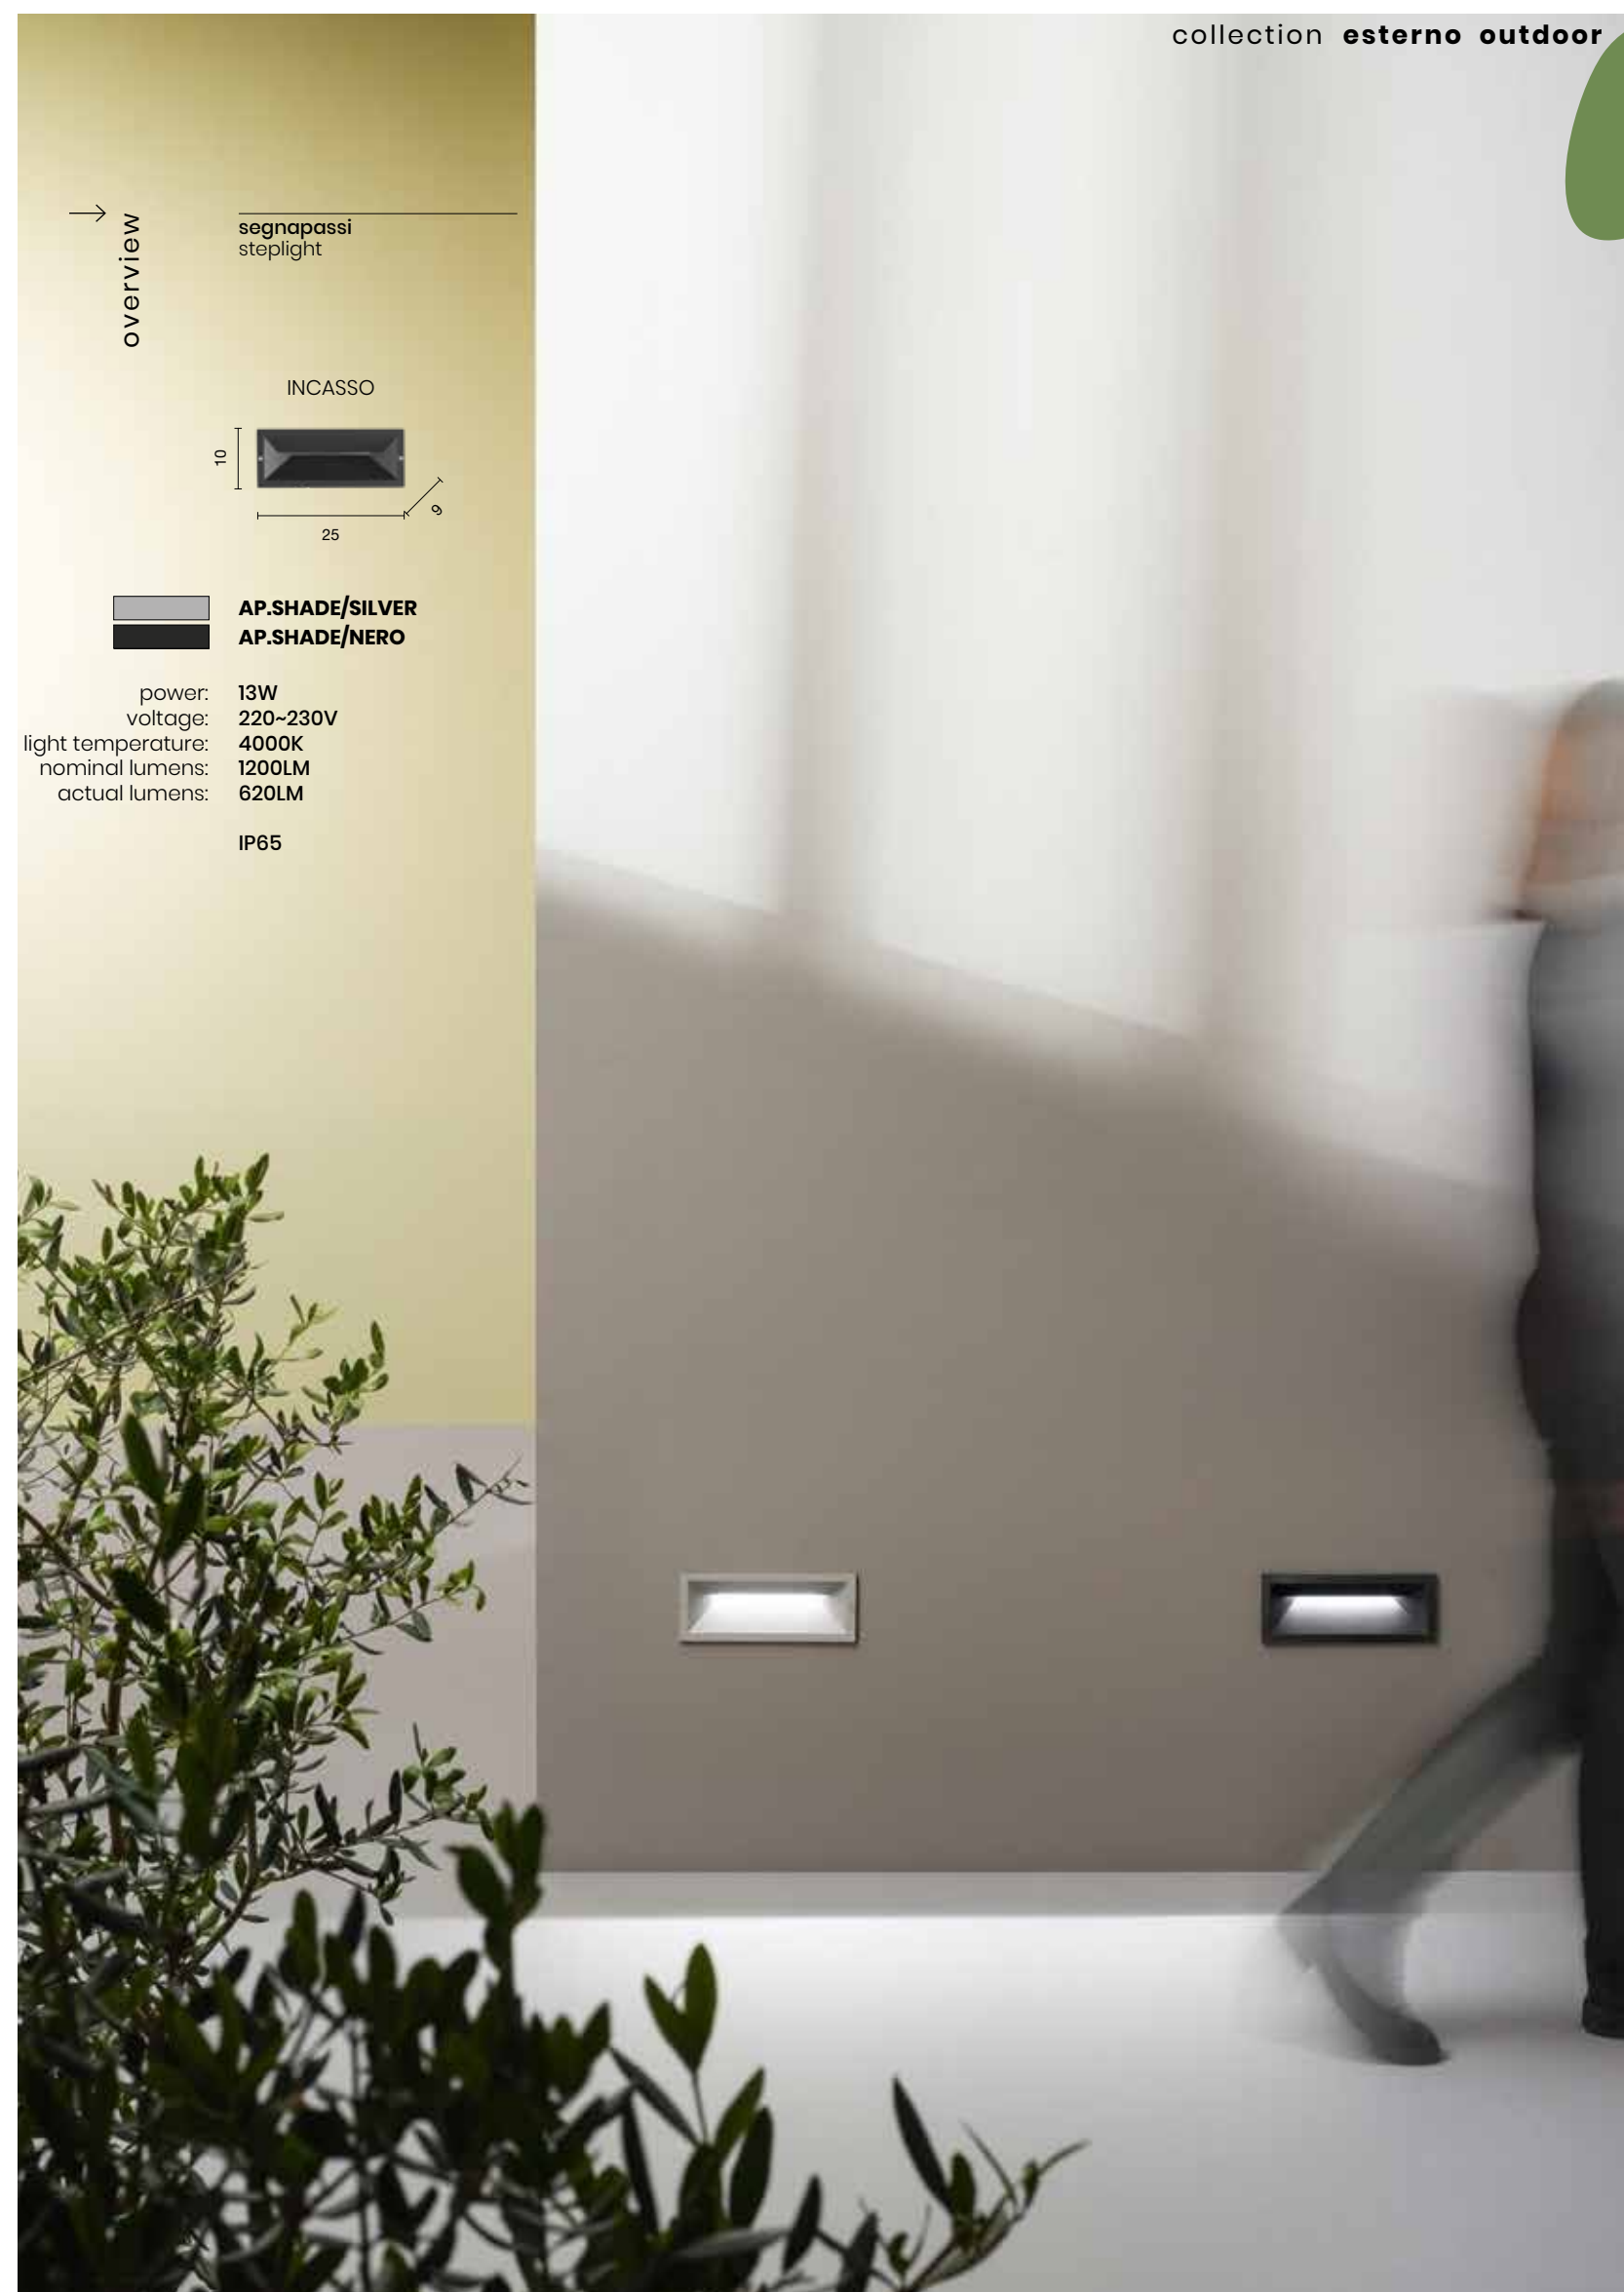

Shade

Applique LED per esterni in alluminio con diffusore in policarbonato.
Disponibile in diversi colori.
Aluminum outdoor LED wall lamp with polycarbonate diffuser.
Available in different colours.