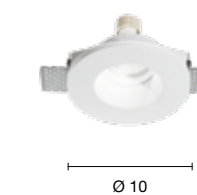

→
overview

faretto
spotlight

faretto
spotlight