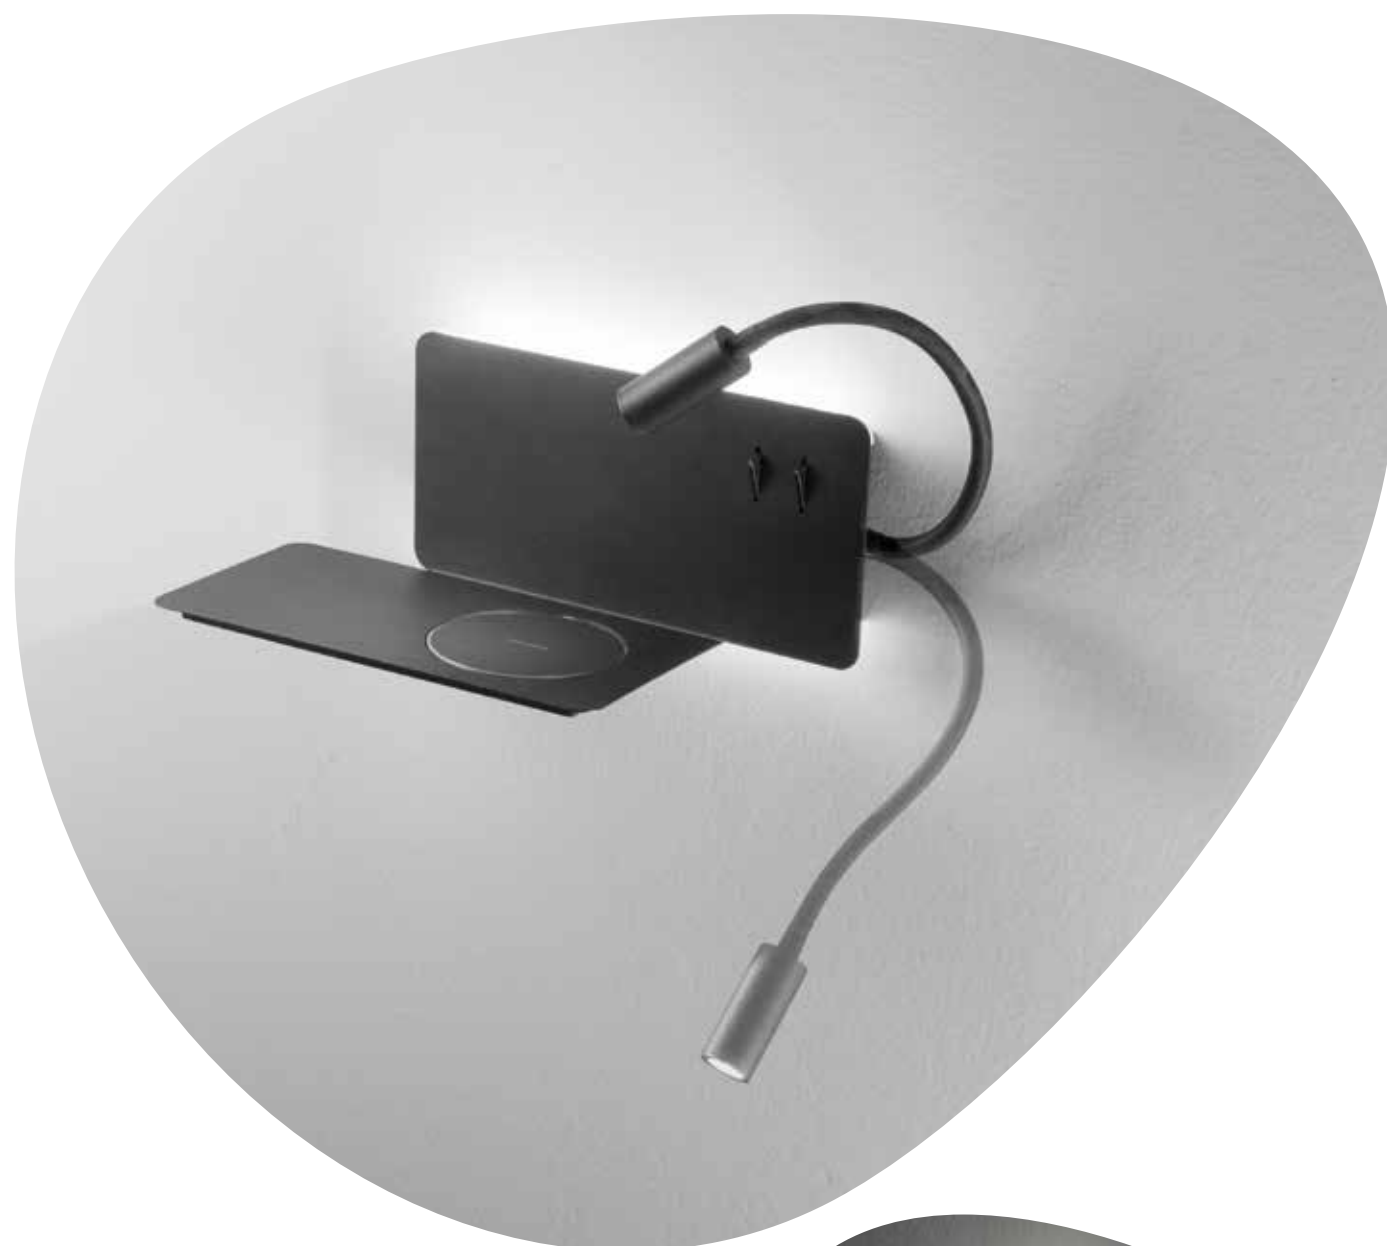

# Flat

Applique in metallo con retroilluminazione LED e spot LED orientabile.  
 Caricatore wireless e USB per cellulare.  
 Metal wall lamp with LED backlight and adjustable LED spot.  
 Wireless and USB charger for mobile phone.