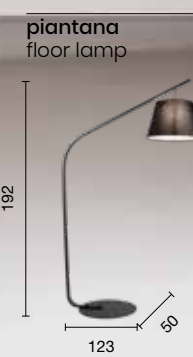

overview

piantana
floor lamp

PT.LIANA/B.CO
PT.LIANA/NERO

power: 1x E27 MAX 60W
voltage: 220-230V