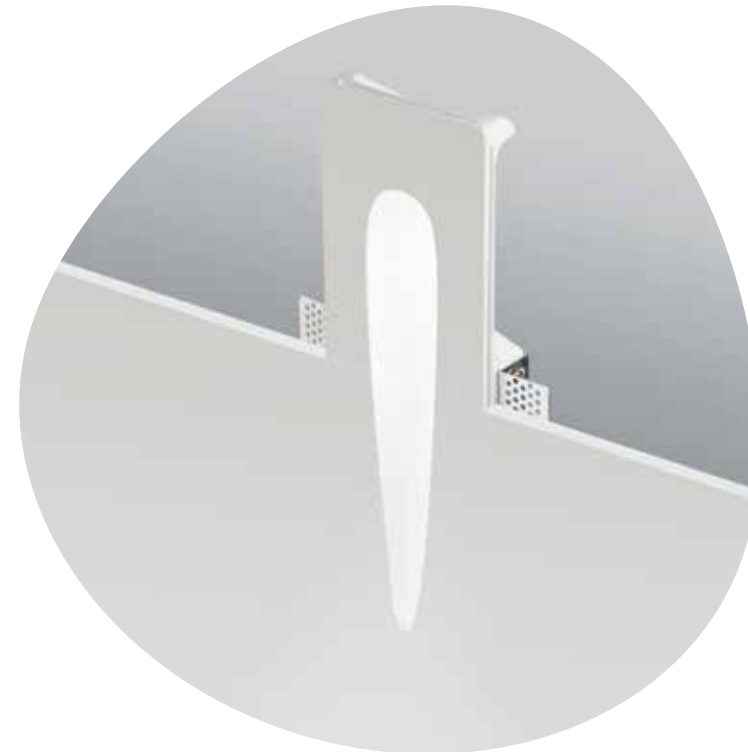

→ overview

faretto spotlight

32
10 1.5

FT.LIMBO/B.CO

power: 1W LED
voltage: 220-230V
light temperature: 3000K
nominal lumens: 100LM
actual lumens: 90LM