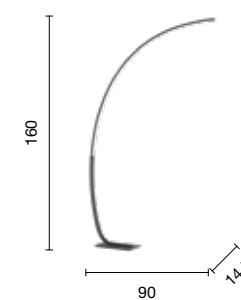

→ overview

piantana floor lamp