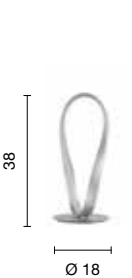

LT.SPARK

power: 12W
voltage: 220-230V
light temperature: 3000K
nominal lumens: 1200LM
actual lumens: 676LM
TOUCH