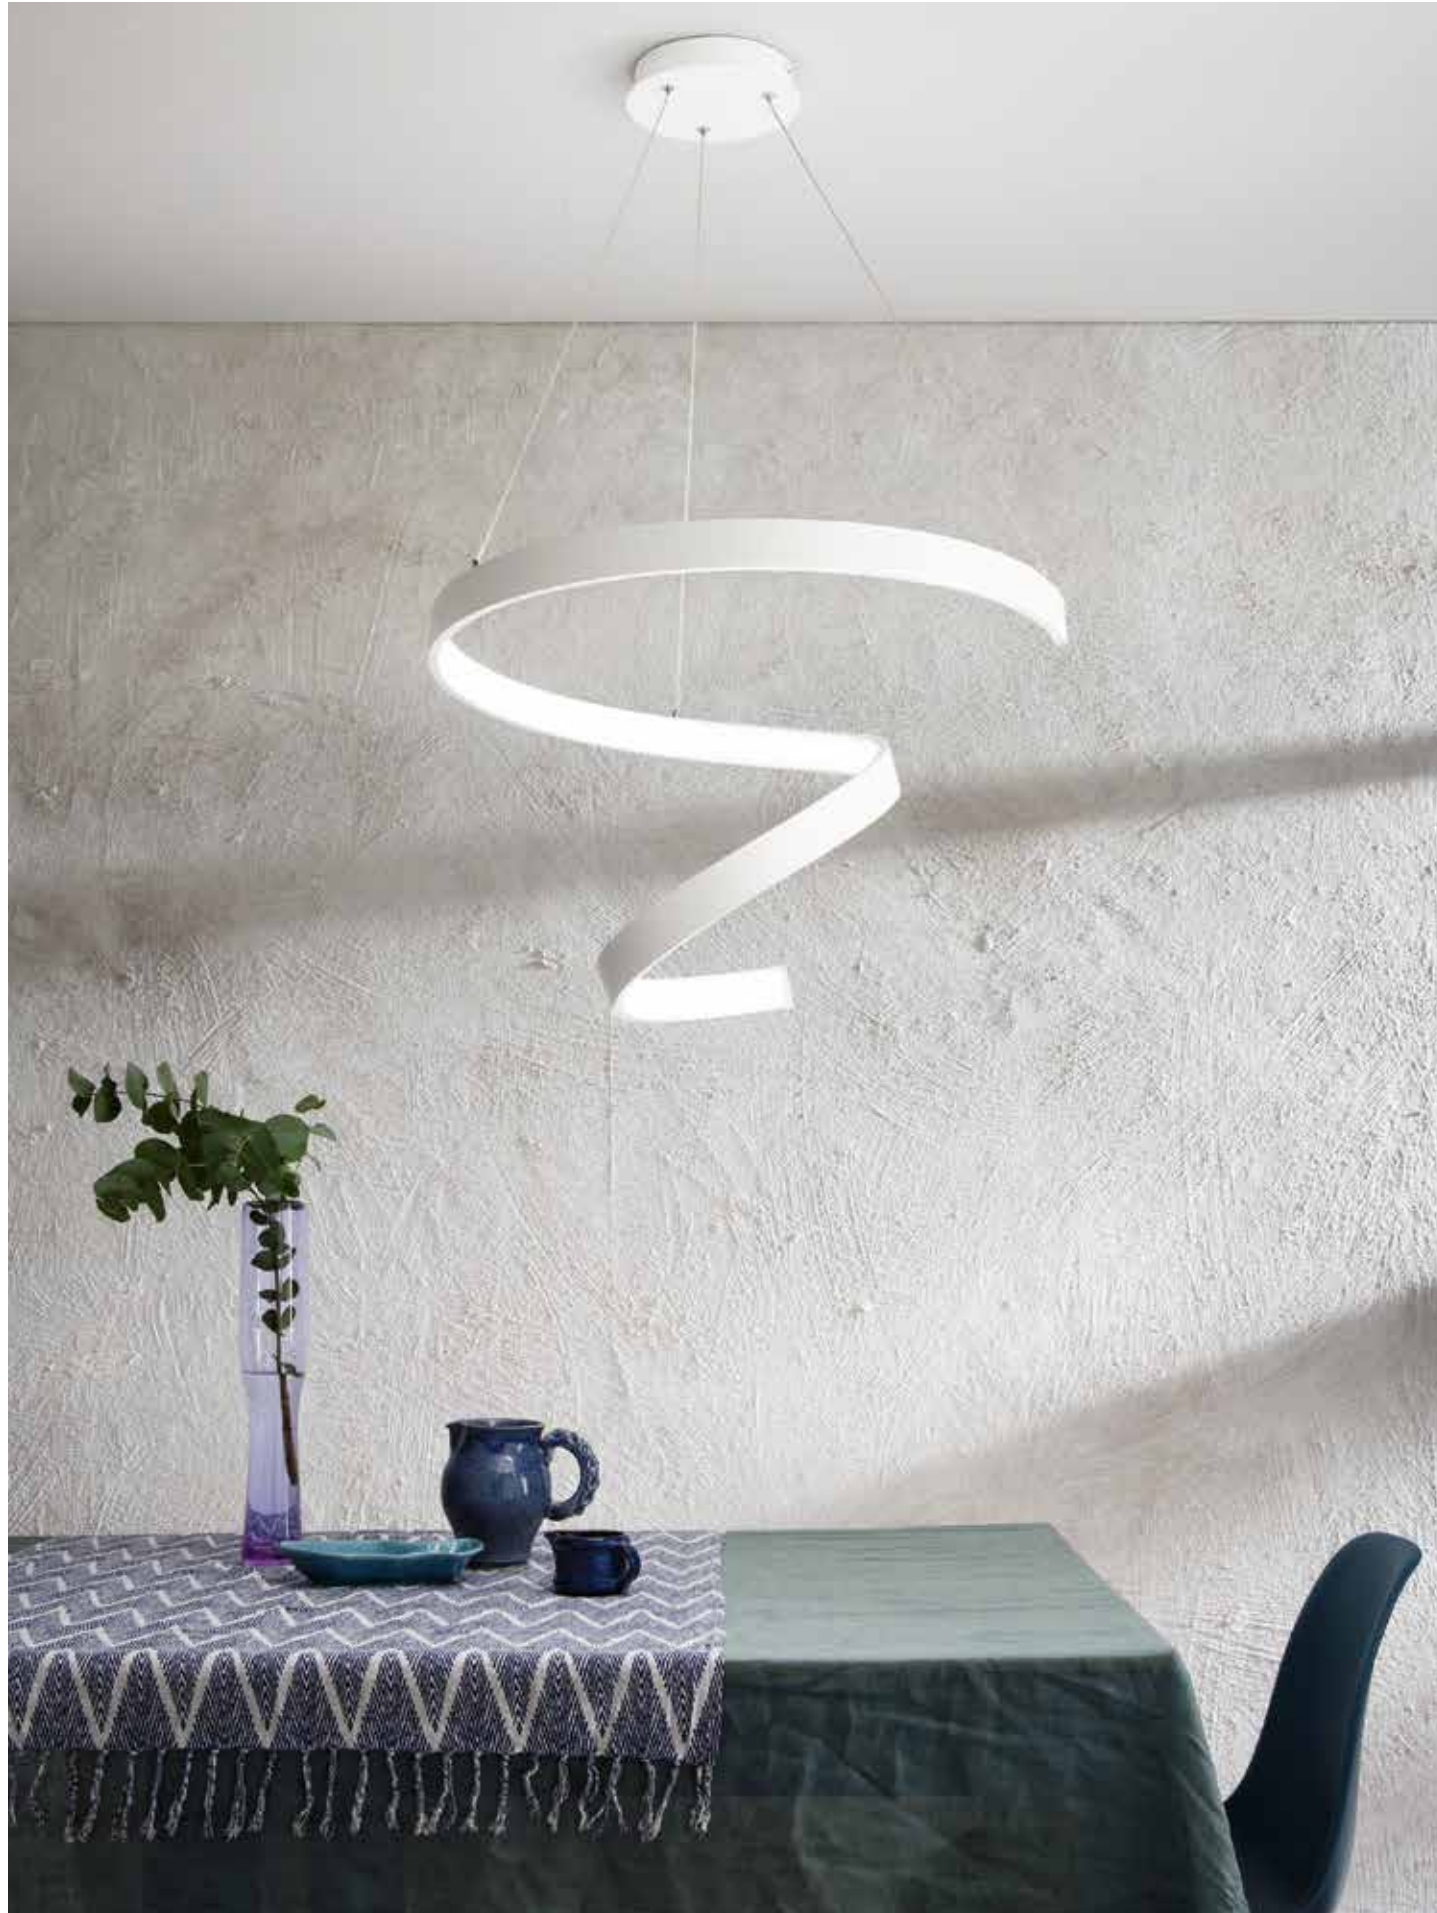

Nastro

Collezione LED in metallo verniciato bianco opaco.
Cavetti regolabili in lunghezza.
LED collection in metal painted matt white. Length adjustable cables.

→
overview

sospensione
suspension

applique
wall lamp

lumetto
table lamp

SO.NASTRO

AP.NASTRO

LT.NASTRO

power: 35W
voltage: 220~230V
light temperature: 3000K
nominal lumens: 3500LM
actual lumens: 1950LM
dimmer:

11W
220~230V
3000K
1100LM
530LM
N/A

9W
220~230V
3000K
900LM
420LM
TOUCH