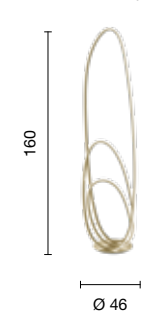

applique  
wall lamp

**AP.GOLDEN/ORO**

23W  
220~230V  
3000K  
2300LM  
1250LM  
N/A

piantana  
floor lamp

**PT.GOLDEN/ORO**

45W  
220~230V  
3000K  
4250LM  
2085LM  
dimmer: