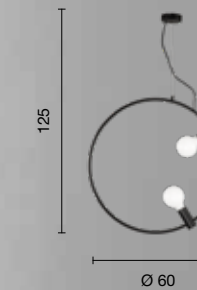

SO.BOLLA/3-ORO
SO.BOLLA/3-NERO

power: 3 x E27
voltage: 220-230V

sospensione
suspension