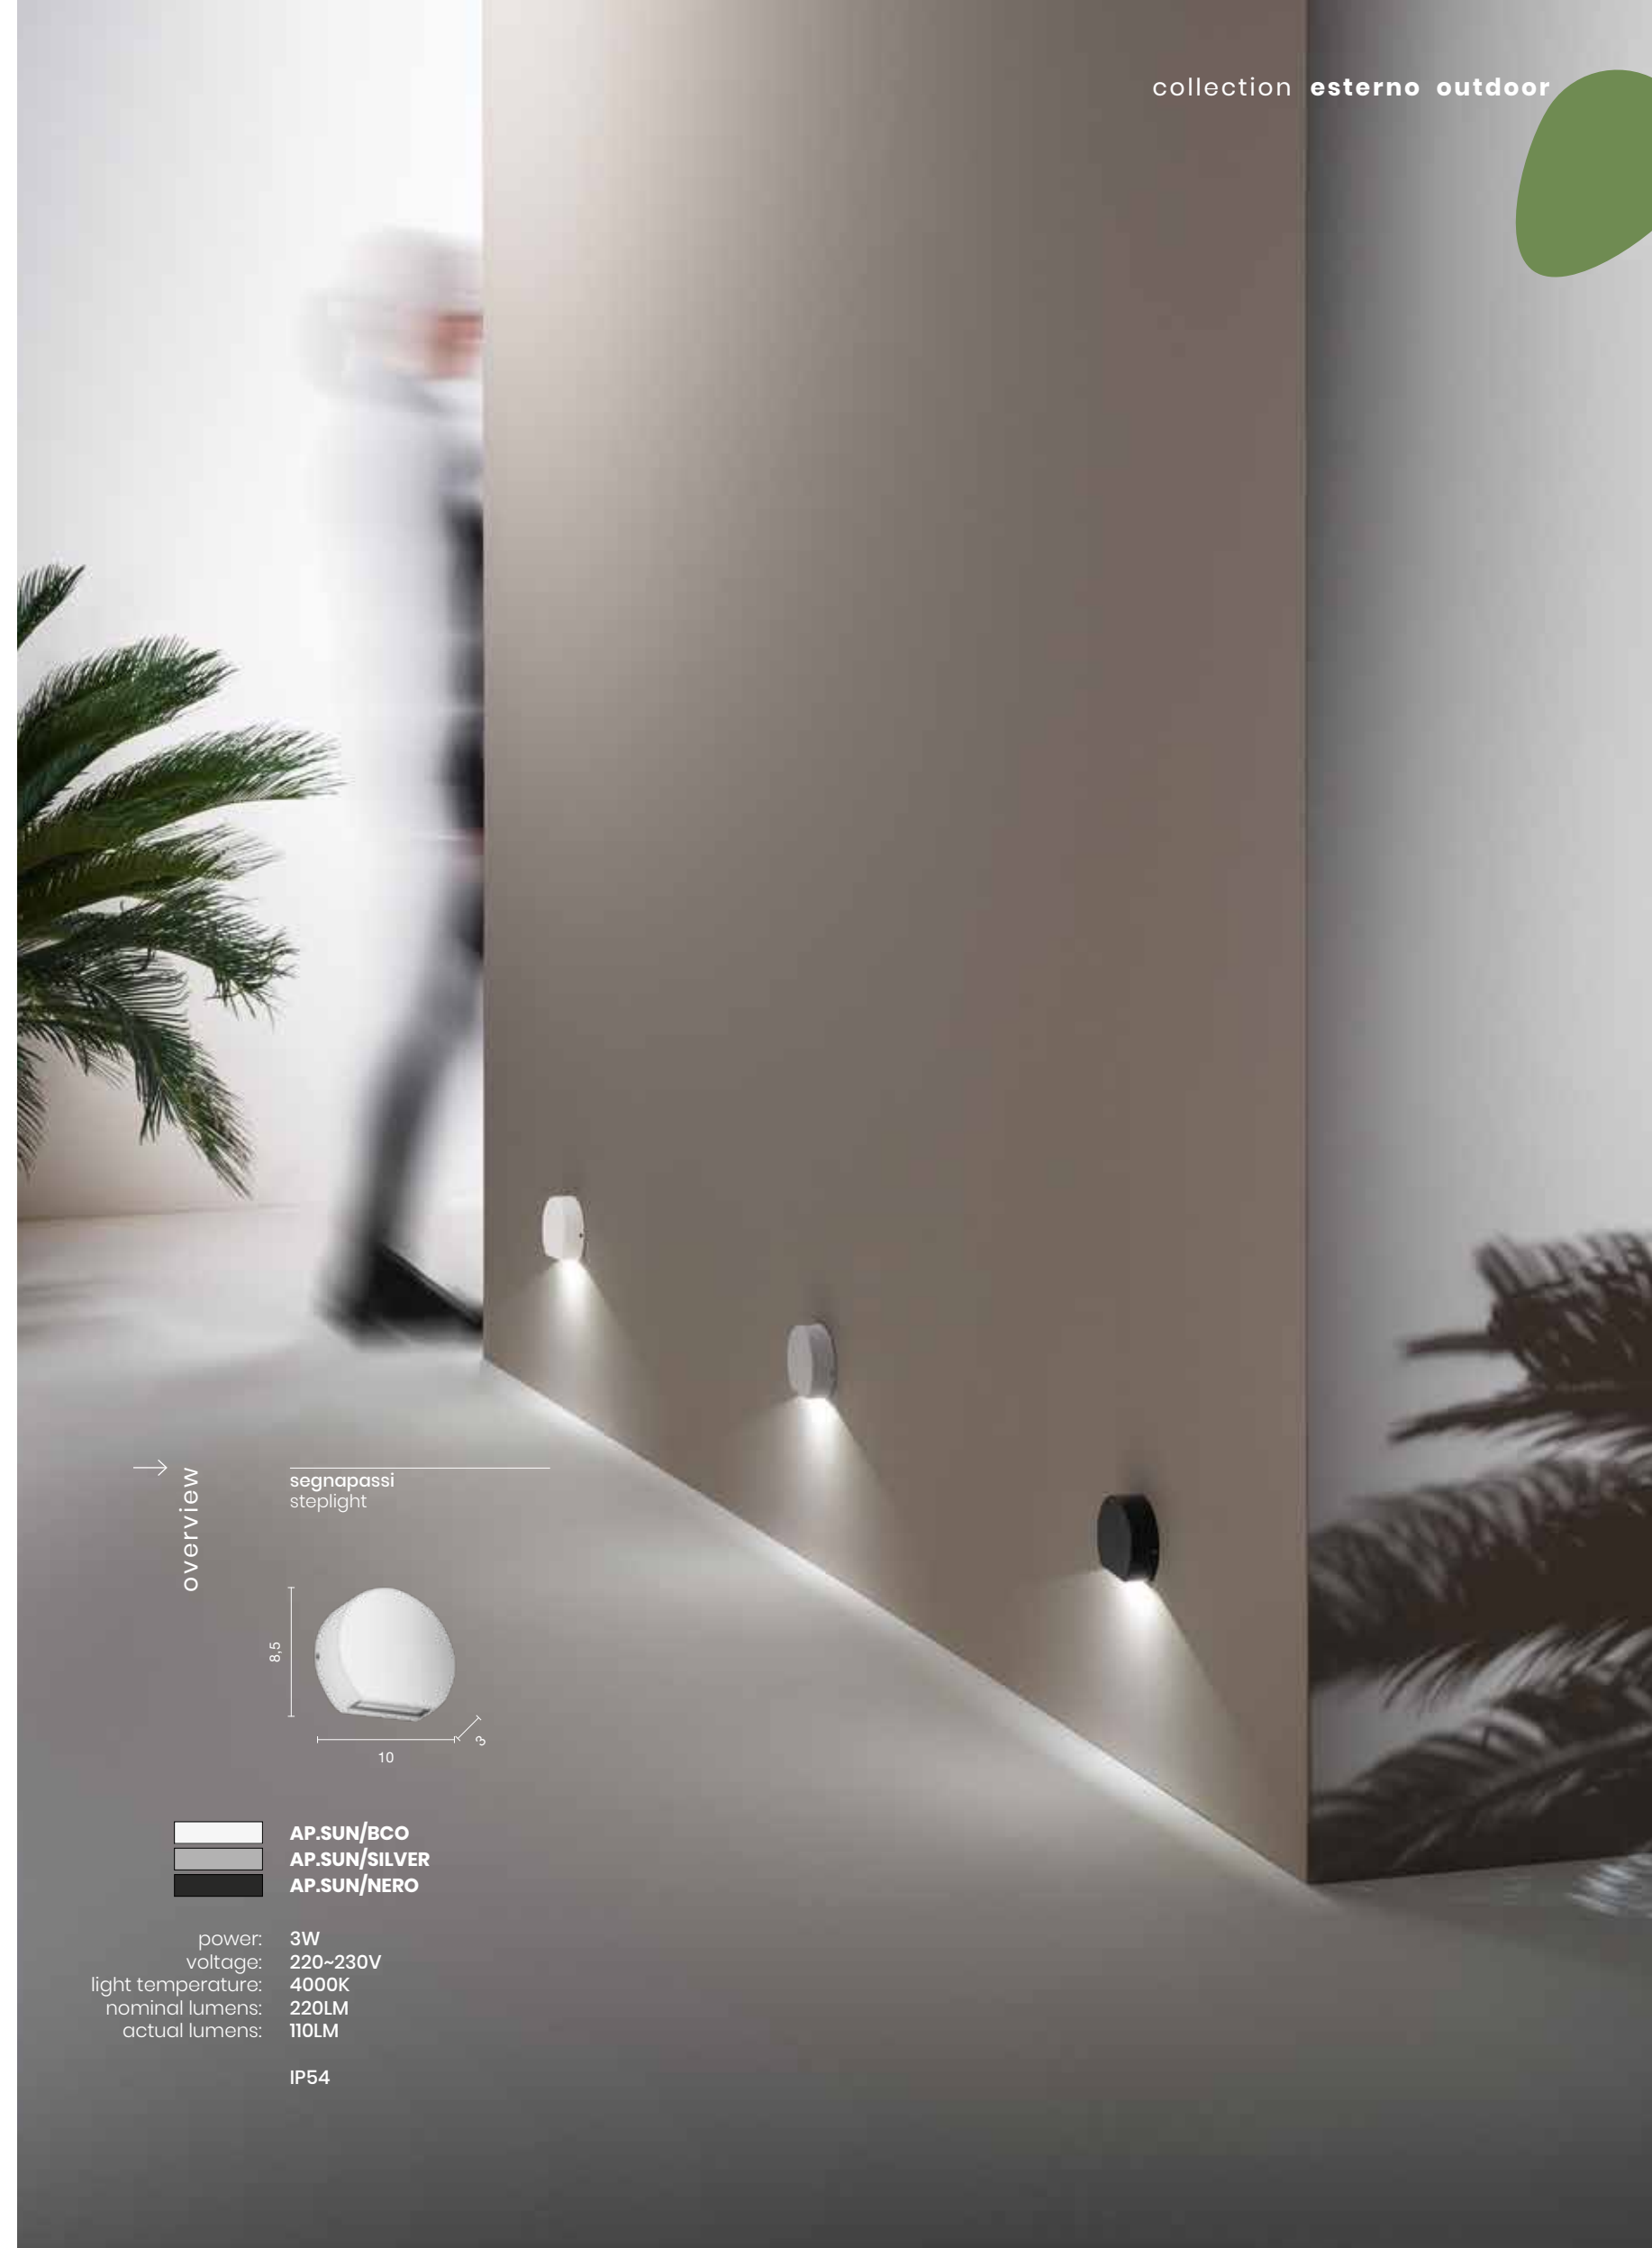

Sun

Applique LED per esterno in alluminio con diffusore in vetro.
Disponibile in diversi colori.
Outdoor LED wall lamp in aluminum with glass diffuser.
Available in different colours.

→
overview

segnapassi
steplight

- AP.SUN/BCO
- AP.SUN/SILVER
- AP.SUN/NERO

power: 3W
voltage: 220-230V
light temperature: 4000K
nominal lumens: 220LM
actual lumens: 110LM

IP54