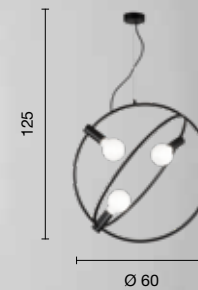

→
overview

sospensione
suspension