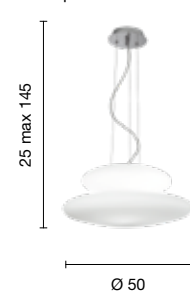

SO.PAGODA/60

power: 5 + 2 x E27
voltage: 220-240V

sospensione
suspension