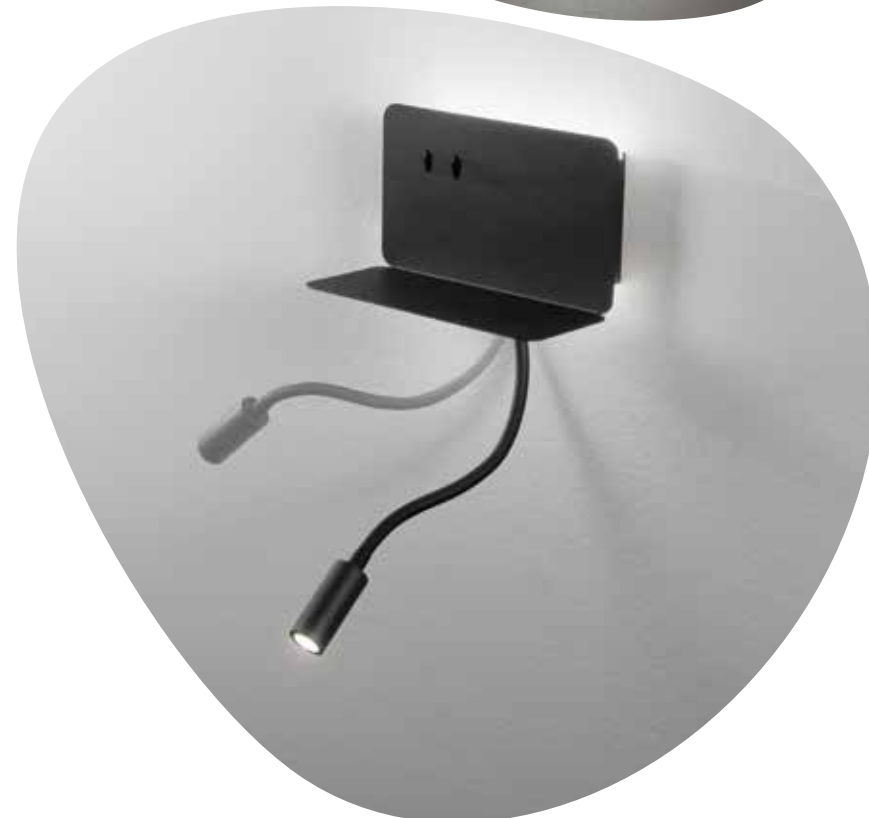

# Stan

Applique in metallo con retroilluminazione LED e spot LED orientabile. Caricatore USB.  
Metal wall lamp with LED backlight and adjustable LED spot. USB charger.

AP.STAN/BIANCO  
AP.STAN/NERO

power: 4,5W +3W  
voltage: 220~230V  
light temperature: 3000K  
nominal lumens: 700LM  
actual lumens: 560LM  
dimmer: N/A