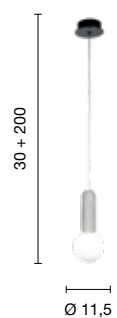

→ overview

sospensione
suspension