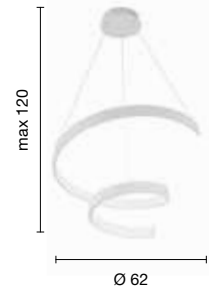

→
overview

sospensione
suspension