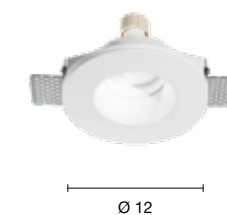

→
overview

faretto
spotlight

faretto
spotlight