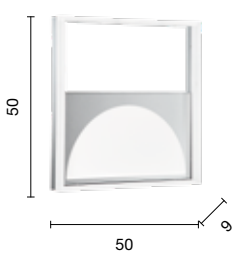

→ overview

plafoniera ceiling light