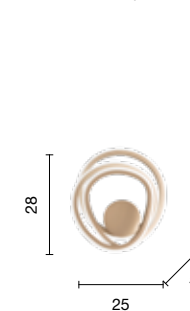

AP.GOLDEN/ORO

23W
220~230V
3000K
2300LM
1250LM
N/A

piantana
floor lamp