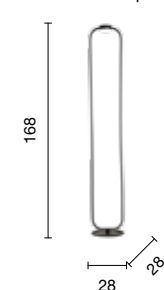

LT.ALFA/B.CO
LT.ALFA/NERO
LT.ALFA/ORO

18W
220-230V
3000K
BIANCO CCT SYSTEM
3000K-40000K

piantana
floor lamp