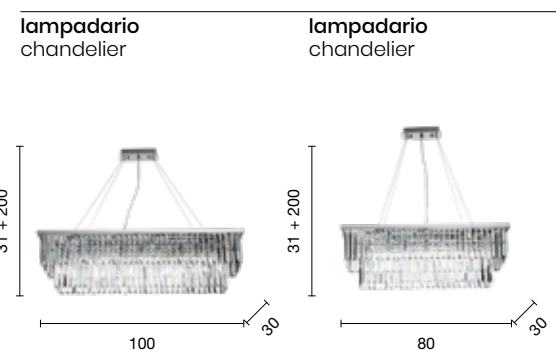

→ overview

SO.DAIQUIR/GR

power: 8 x E14
voltage: 220-230V

SO.DAIQUIR/PC

6 x E14
220-230V