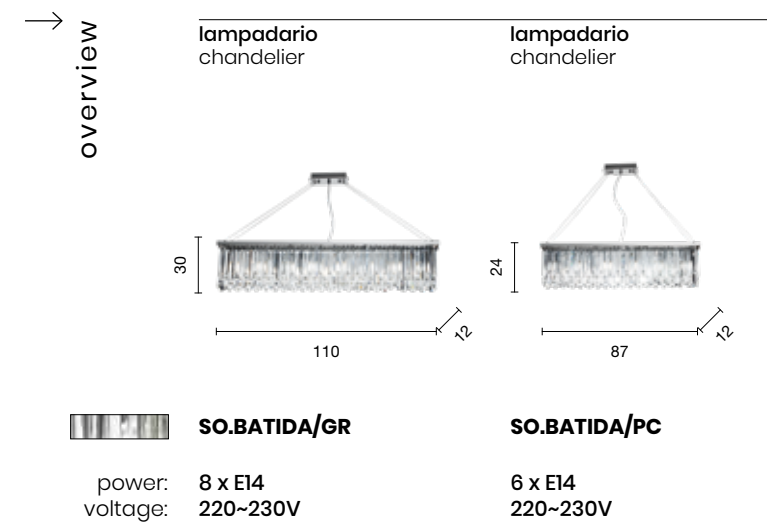

Batida

Struttura in metallo cromato. Elementi decorativi in cristallo molato.
Sospensioni con cavi in acciaio a lunghezza regolabile.
Structure in chromed metal. Decorative elements in cut crystal.
Suspensions with steel cables and adjustable length.